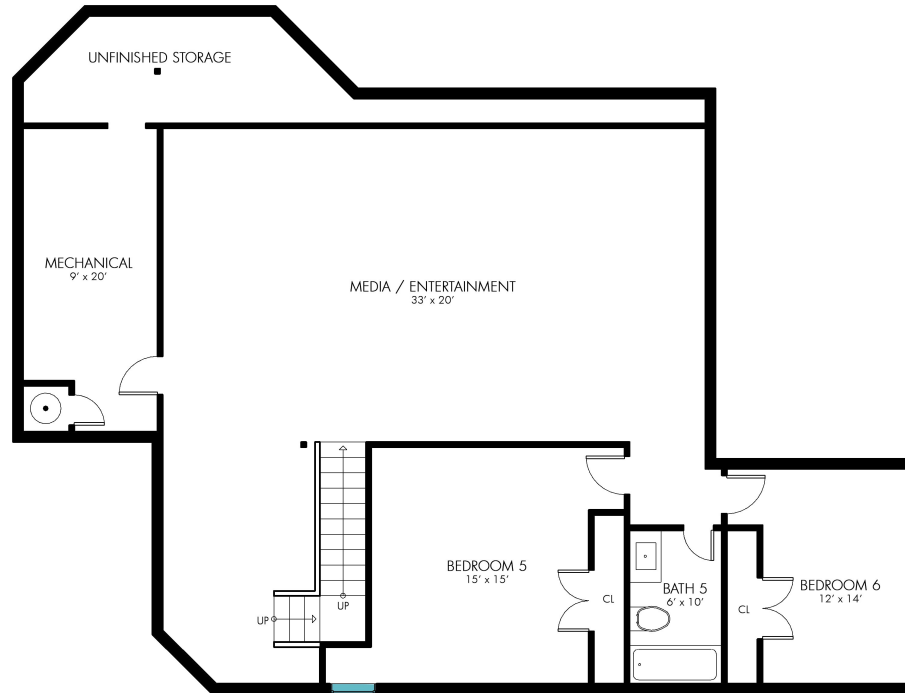

138 & 129 BIG FRESH POND ROAD
SOUTHAMPTON, NY

COMPASS

Plans shown are for presentation purposes only and are not part of any legal document or title. They are subject to errors, omissions, inaccuracies and should not be used as a sole and accurate reference. Interested parties should make their own inquiries using independent sources.

LOWER LEVEL - 1780 SF