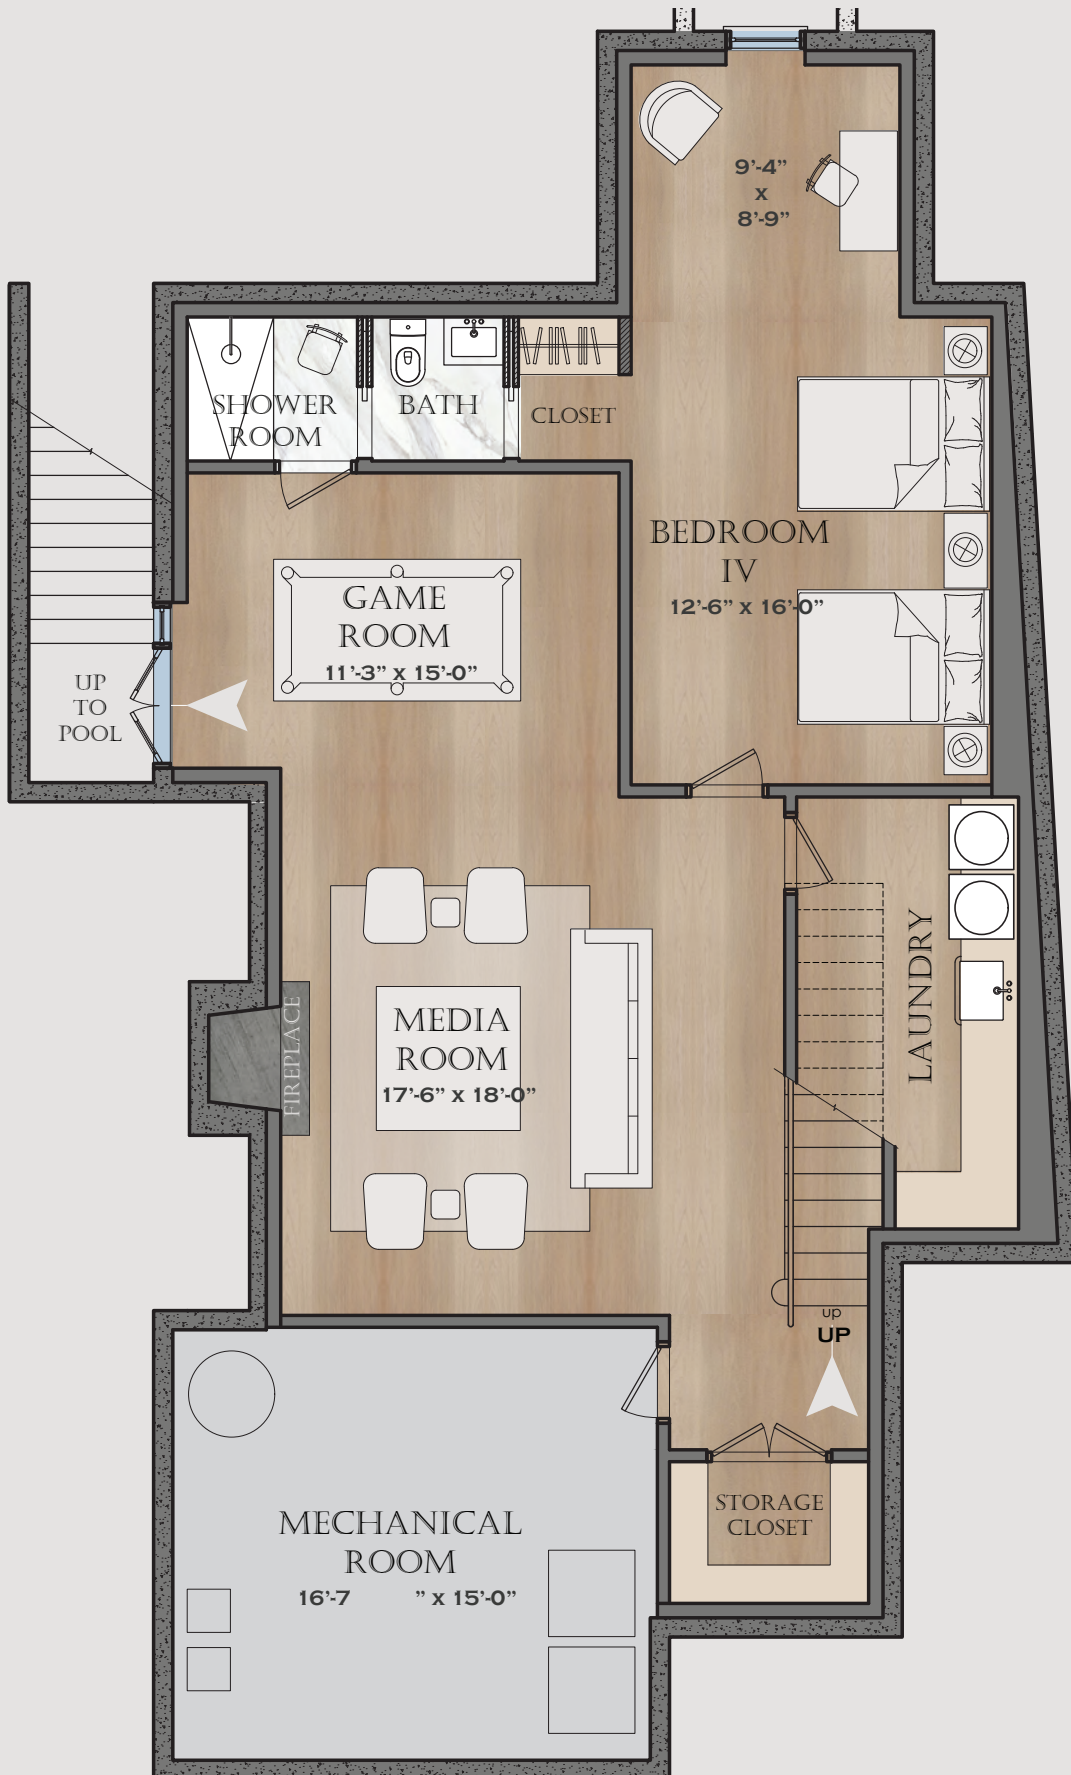

22 MEADOWLARK LANE
SAG HARBOR, NY

LOWER LEVEL