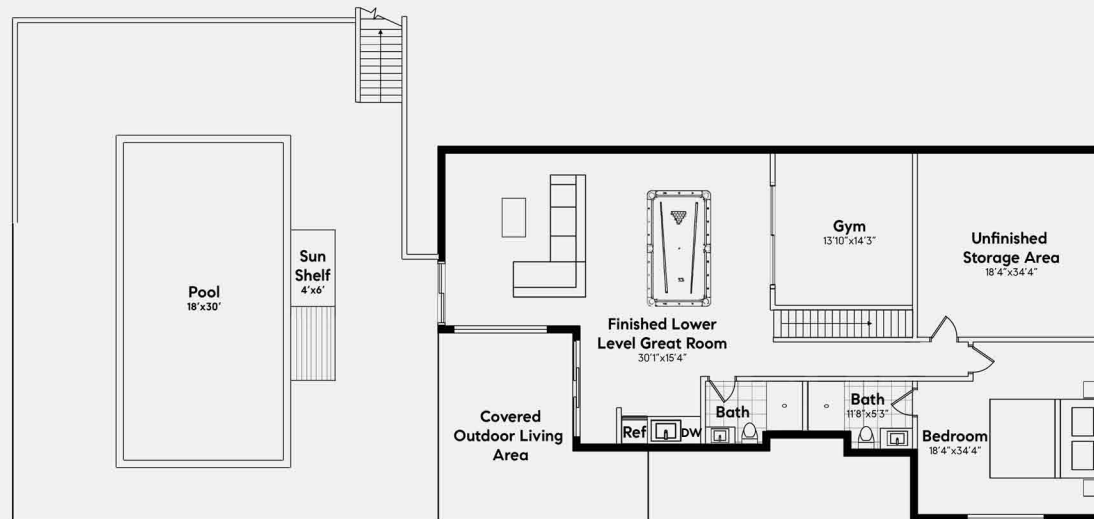

UPPER LEVEL

MAIN LEVEL

LOWER LEVEL

28 Wheelock Walk

5 Bed | 6.5 Bath

Compass is a licensed real estate broker and abides by Equal Housing Opportunity laws. All material presented herein is intended for informational purposes only. Information is compiled from sources deemed reliable but is subject to errors, omissions, changes in price, condition, sale, or withdraw without notice. No statement is made as to accuracy of any description. All measurements and square footages are approximate. Exact dimensions can be obtained by retaining the services of an architect or engineer. This is not intended to solicit property already listed.