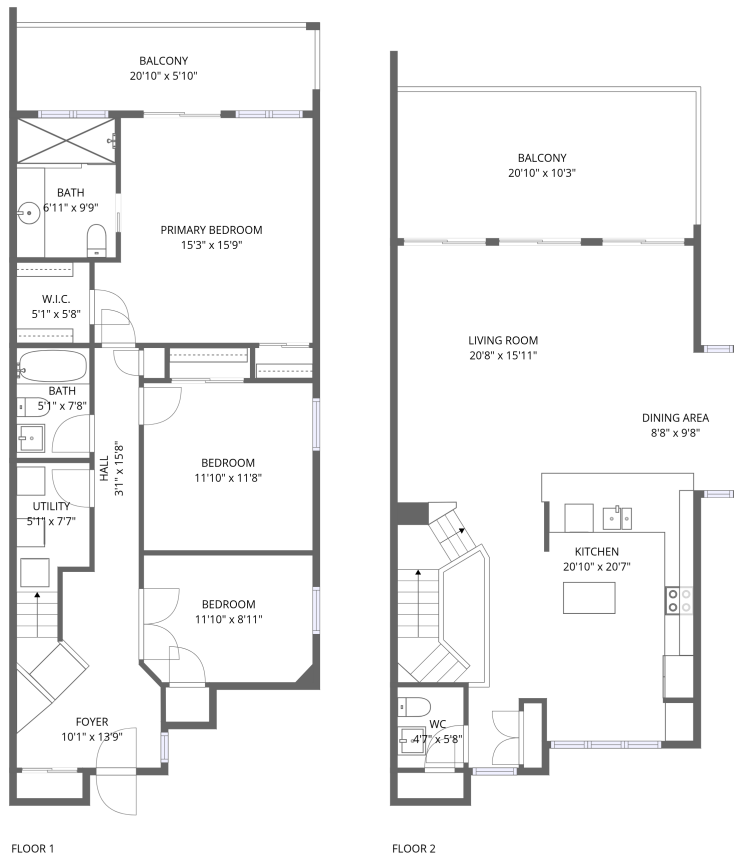

Home report

21 South Fulton Drive, Montauk, Suffolk County, New York,  
United States, 11954, #6

**Total Area: 1671 sq. ft**

Floor 1: 896 sq. ft, Floor 2: 775 sq. ft

Excluded: Balcony 335 sq. ft, Walls: 116 sq. ft

## Property summary

 **2**  
Floors

 **3**  
Bedrooms

 **2**  
Bathrooms

 **1**  
Half baths