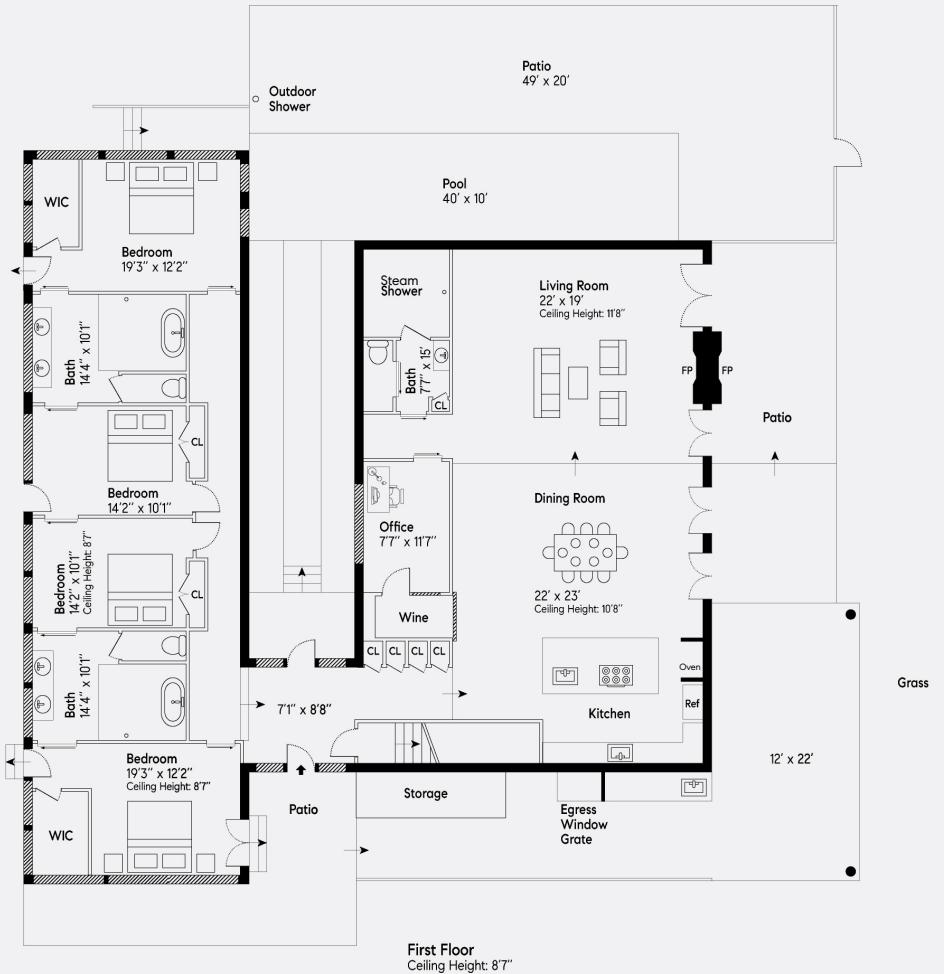

COMPASS

-  Window
-  Door
-  Thick Wall

First Floor Int: 3000 sqft
 First Floor Out: 1284 sqft
 Basement: 2200 sqft
 Pool: 400 sqft
 Total Int: 5200 sqft
 Total Out: 1684 sqft
 Total: 6884 sqft

73 Laurel Lane
Sag Harbor

4 Bed | 4 Bath