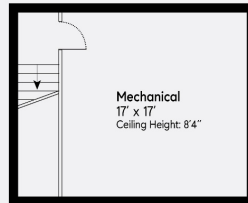

COMPASS

-  Window
-  Door
-  Thick Wall

First Floor Int: 3000 sqft
 First Floor Out: 1284 sqft
 Basement: 2200 sqft
 Pool: 400 sqft
 Total Int: 5200 sqft
 Total Out: 1684 sqft
 Total: 6884 sqft

73 Laurel Lane
Sag Harbor