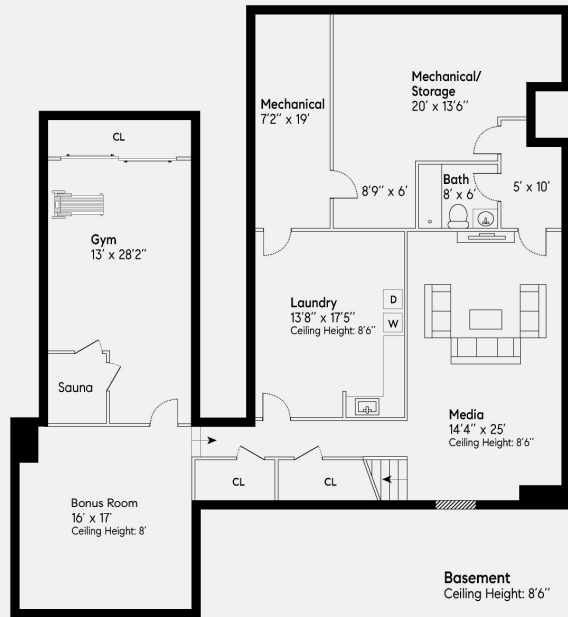

COMPASS

-  Window
-  Door
-  Thick Wall

First Floor Int: 3000 sqft
 First Floor Out: 1284 sqft
 Basement: 2200 sqft
 Pool: 400 sqft
 Total Int: 5200 sqft
 Total Out: 1684 sqft
 Total: 6884 sqft

73 Laurel Lane
Sag Harbor

4 Bed | 4 Bath