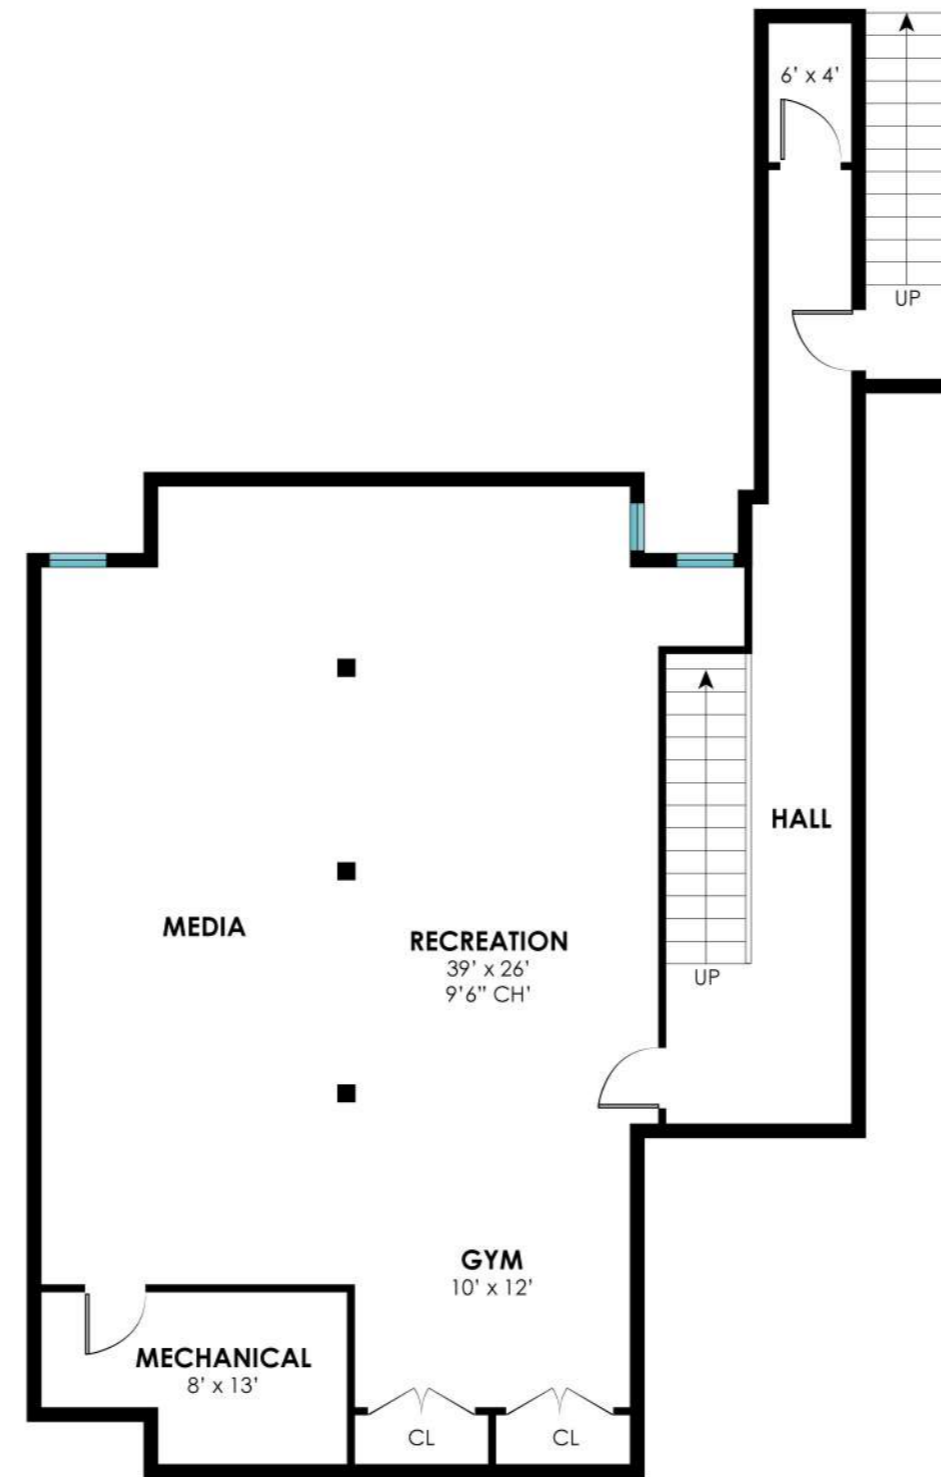

**9 MARGARETS DRIVE  
SHELTER ISLAND, NY**

**COMPASS**

**1ST FLOOR - 4250 SF  
GARAGE - 575 SF  
POOL HOUSE - 144 SF  
OUTDOOR DINING - 320 SF**

9 MARGARETS DRIVE  
SHELTER ISLAND, NY

COMPASS

LOWER LEVEL - 1280 SF