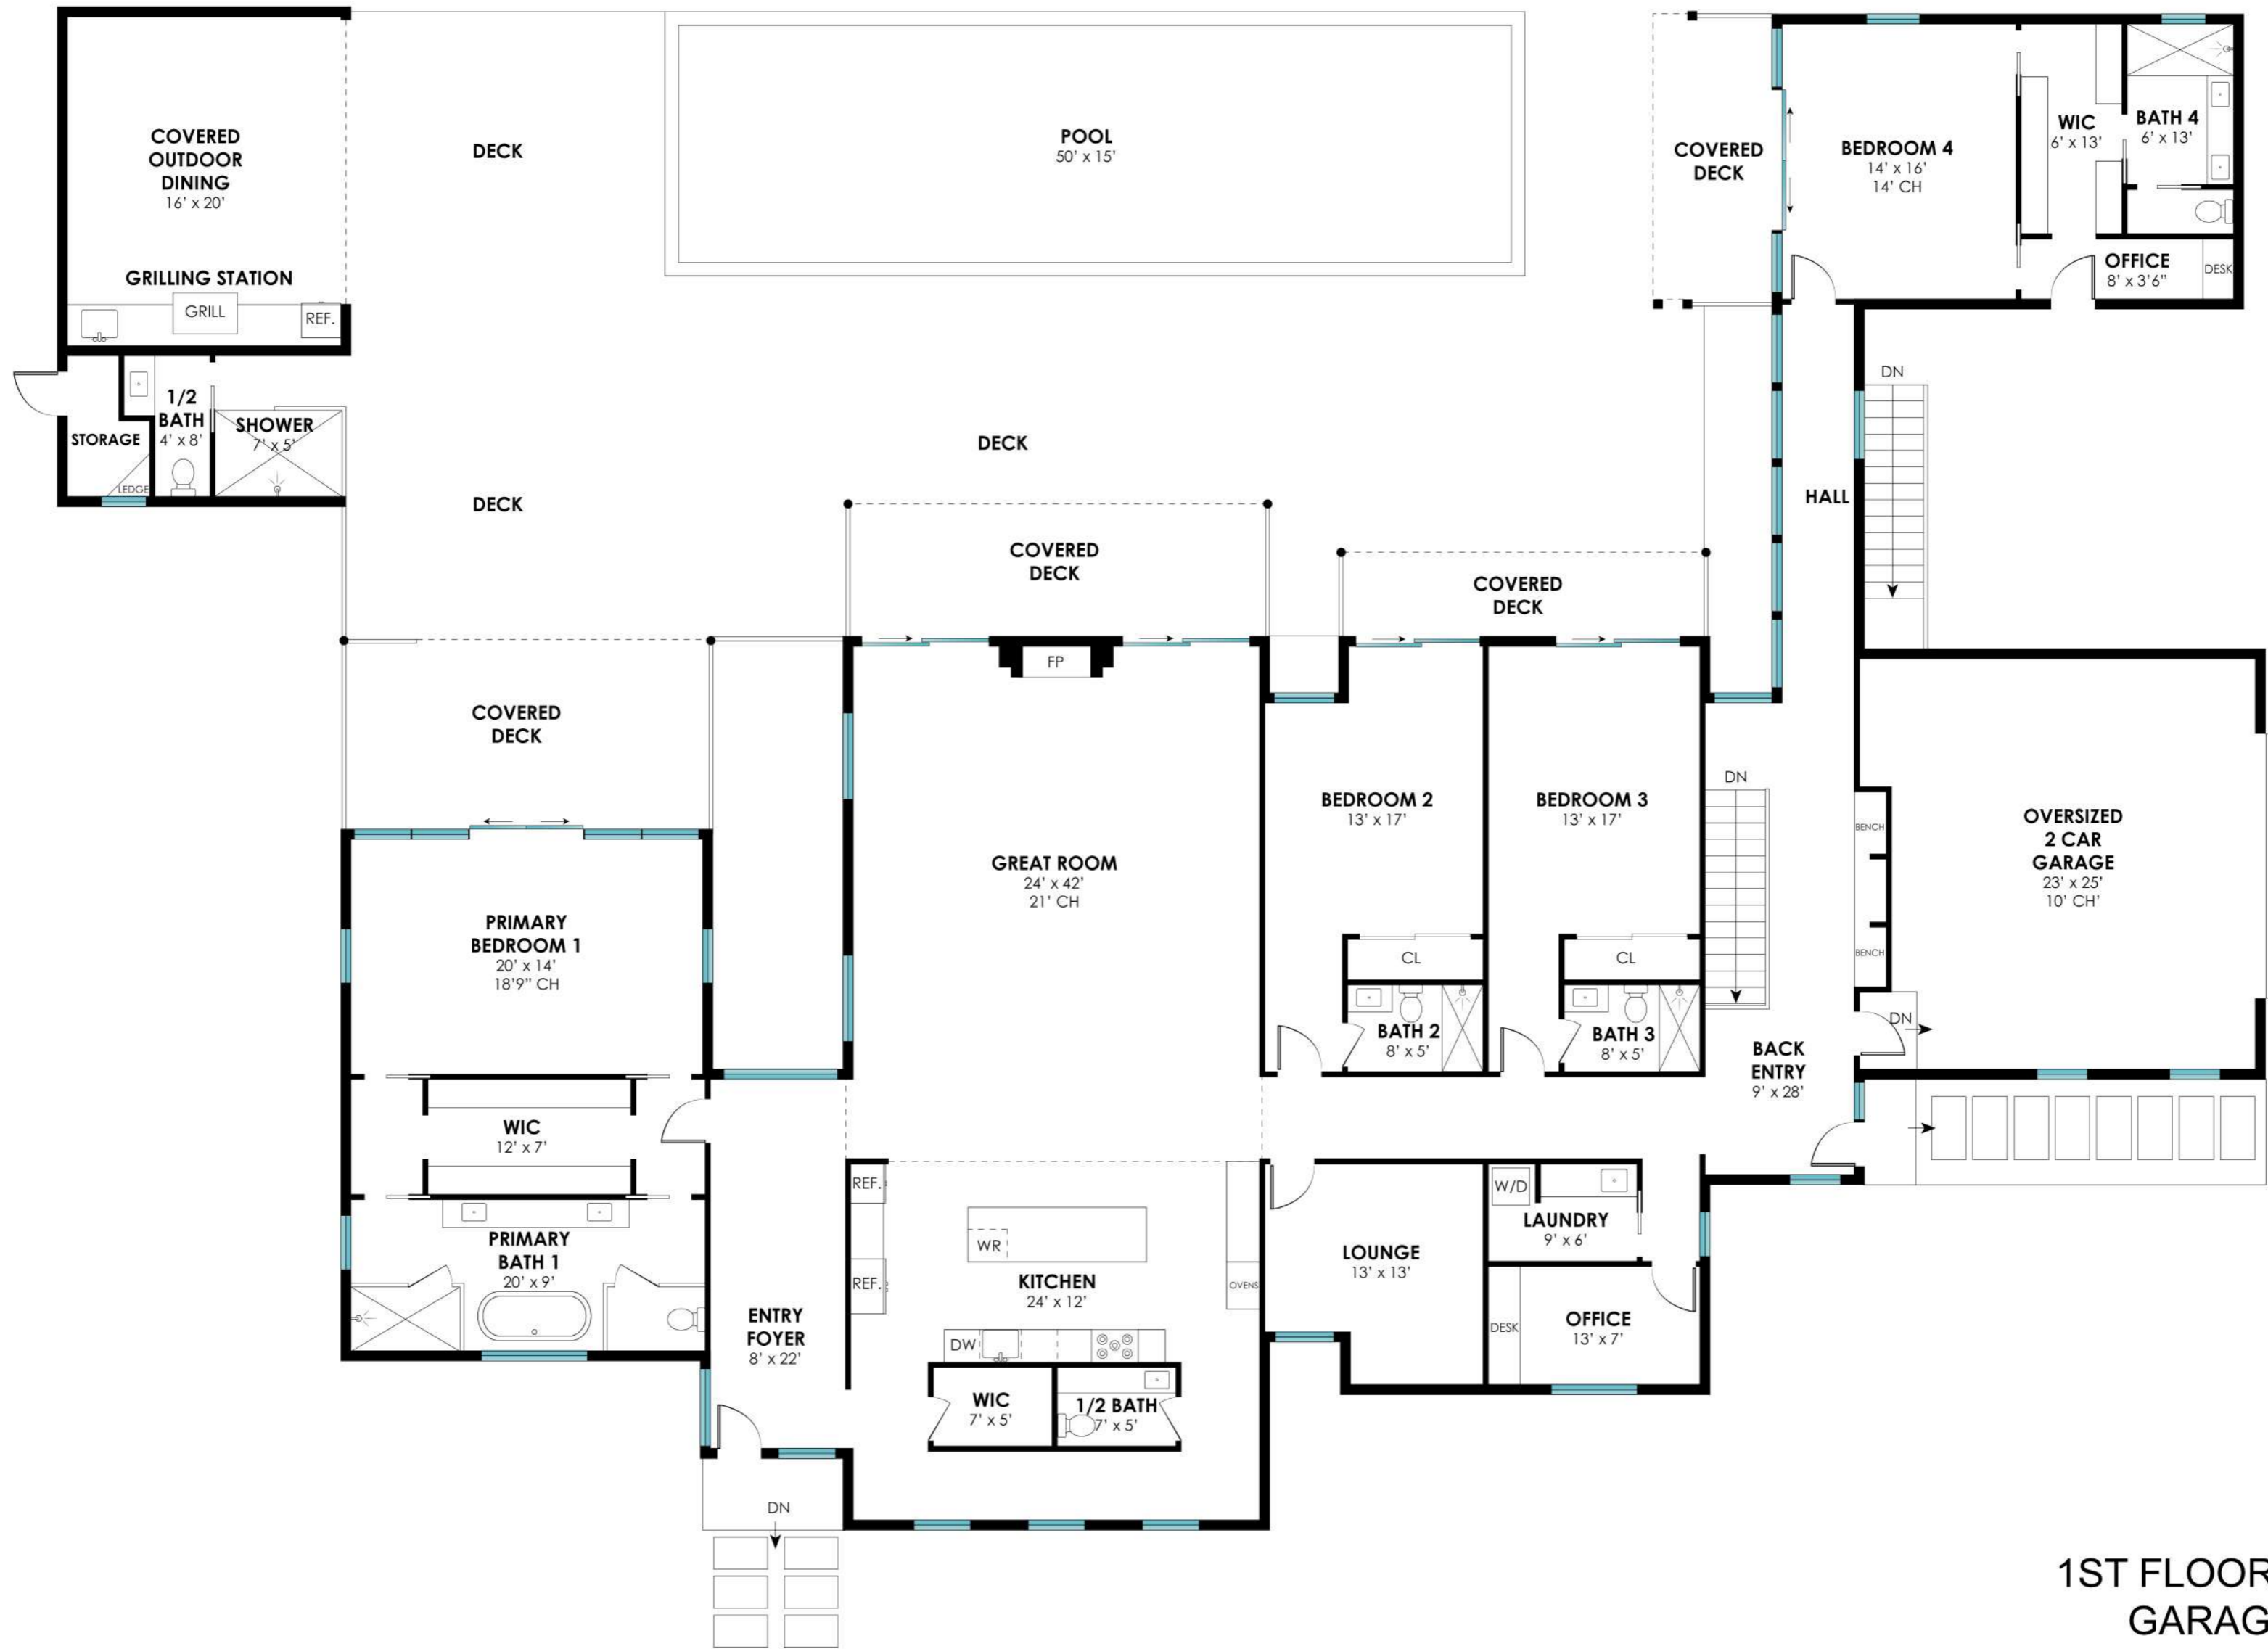

**9 MARGARETS DRIVE  
SHELTER ISLAND, NY**

**COMPASS**

**1ST FLOOR - 4250 SF  
GARAGE - 575 SF  
POOL HOUSE - 144 SF  
OUTDOOR DINING - 320 SF**

9 MARGARETS DRIVE  
SHELTER ISLAND, NY

COMPASS

LOWER LEVEL - 1280 SF